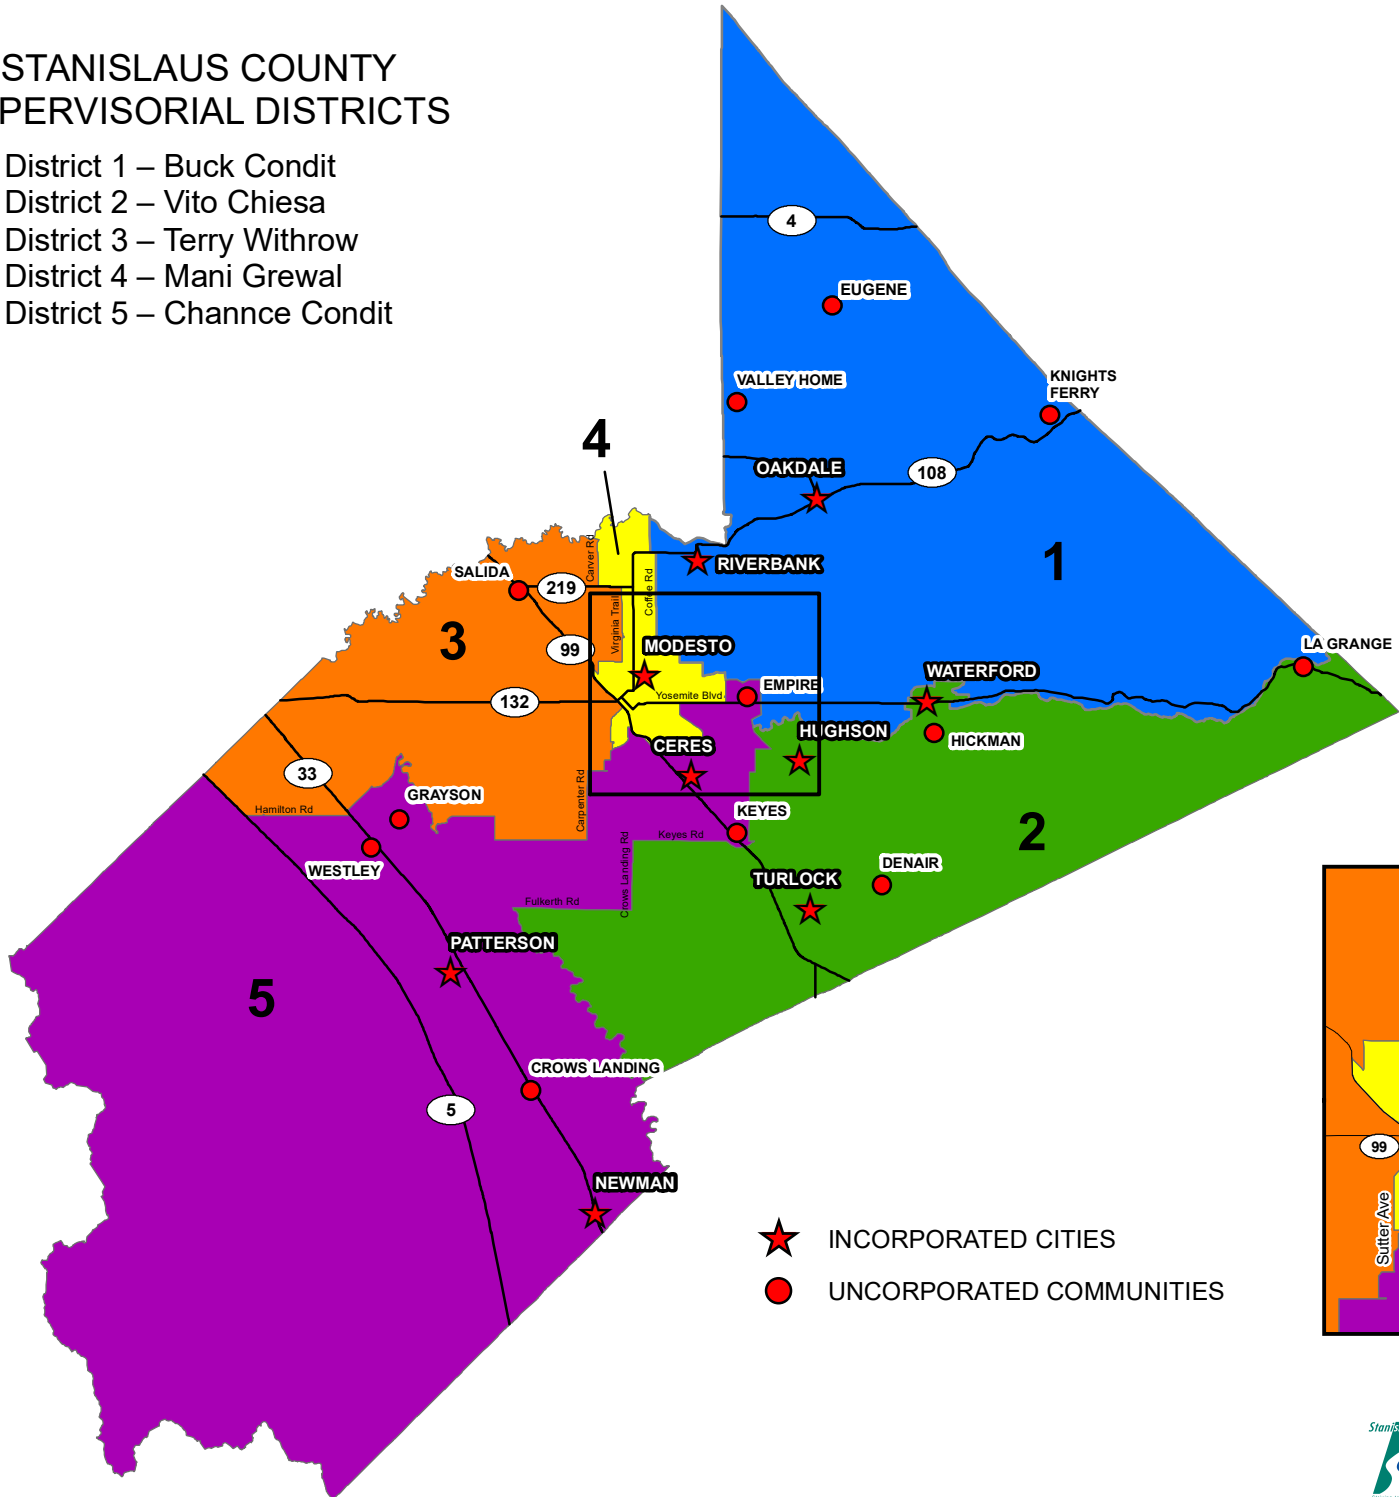

STANISLAUS COUNTY SUPERVISORIAL DISTRICTS

- District 1 – Buck Condit
- District 2 – Vito Chiesa
- District 3 – Terry Withrow
- District 4 – Mani Grewal
- District 5 – Chance Condit

- ★ INCORPORATED CITIES
- UNINCORPORATED COMMUNITIES

ENLARGEMENT

Date: 12/22/2021

Information Technology Central
Geographic Information Services
801 11th St. Modesto, CA 95354