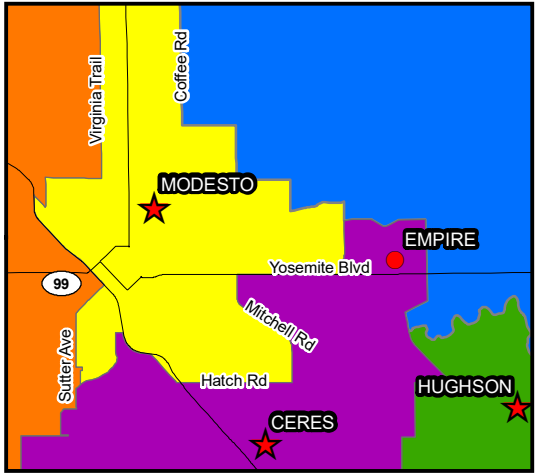

STANISLAUS COUNTY SUPERVISORIAL DISTRICTS

- District 1 – Buck Condit
- District 2 – Vito Chiesa
- District 3 – Terry Withrow
- District 4 – Mani Grewal
- District 5 – Chance Condit

- ★ INCORPORATED CITIES
- UNINCORPORATED COMMUNITIES

ENLARGEMENT

Date: 12/22/2021

Information Technology Central
Geographic Information Services
801 11th St. Modesto, CA 95354