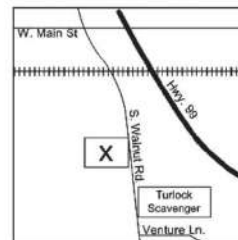

TURLOCK

Water Quality Control
901 S. Walnut Rd.

HUGHSON

City Hall Parking Lot
7018 Pine St.

WATERFORD

Community Center
540 C St.

REDUCE • REUSE • RECYCLE