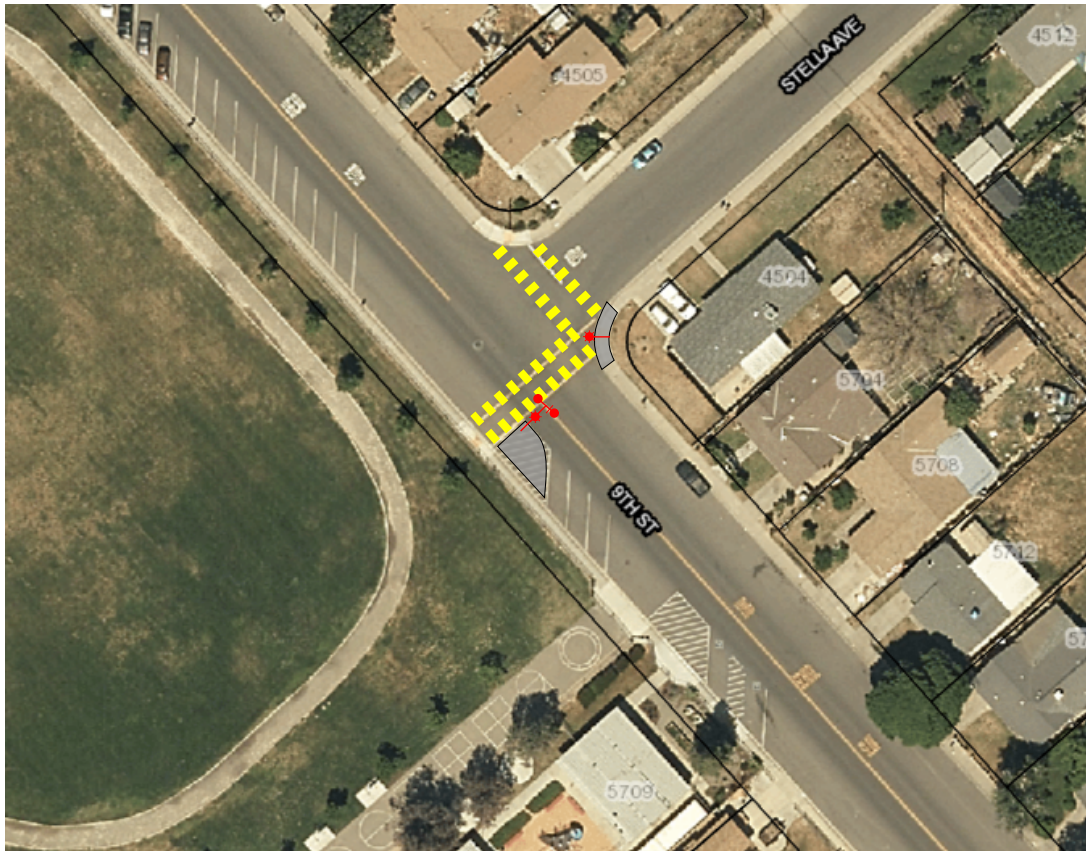

9th Street and Stella Avenue in Keyes, Stanislaus County

*near Keyes Elementary
and
Keyes to Learning Charter School*

Proposed Improvements:

Concrete Island

Triple 4 Crosswalk

Overhead RRFB System w/Electrolier

Electrolier w/sign and PPB

Paradise Rd and Vernon Ave in Modesto Stanislaus County

Proposed Improvements:

- Triple 4 Crosswalk
- Overhead RRFB System w/Electroliers
- New ADA Ramps